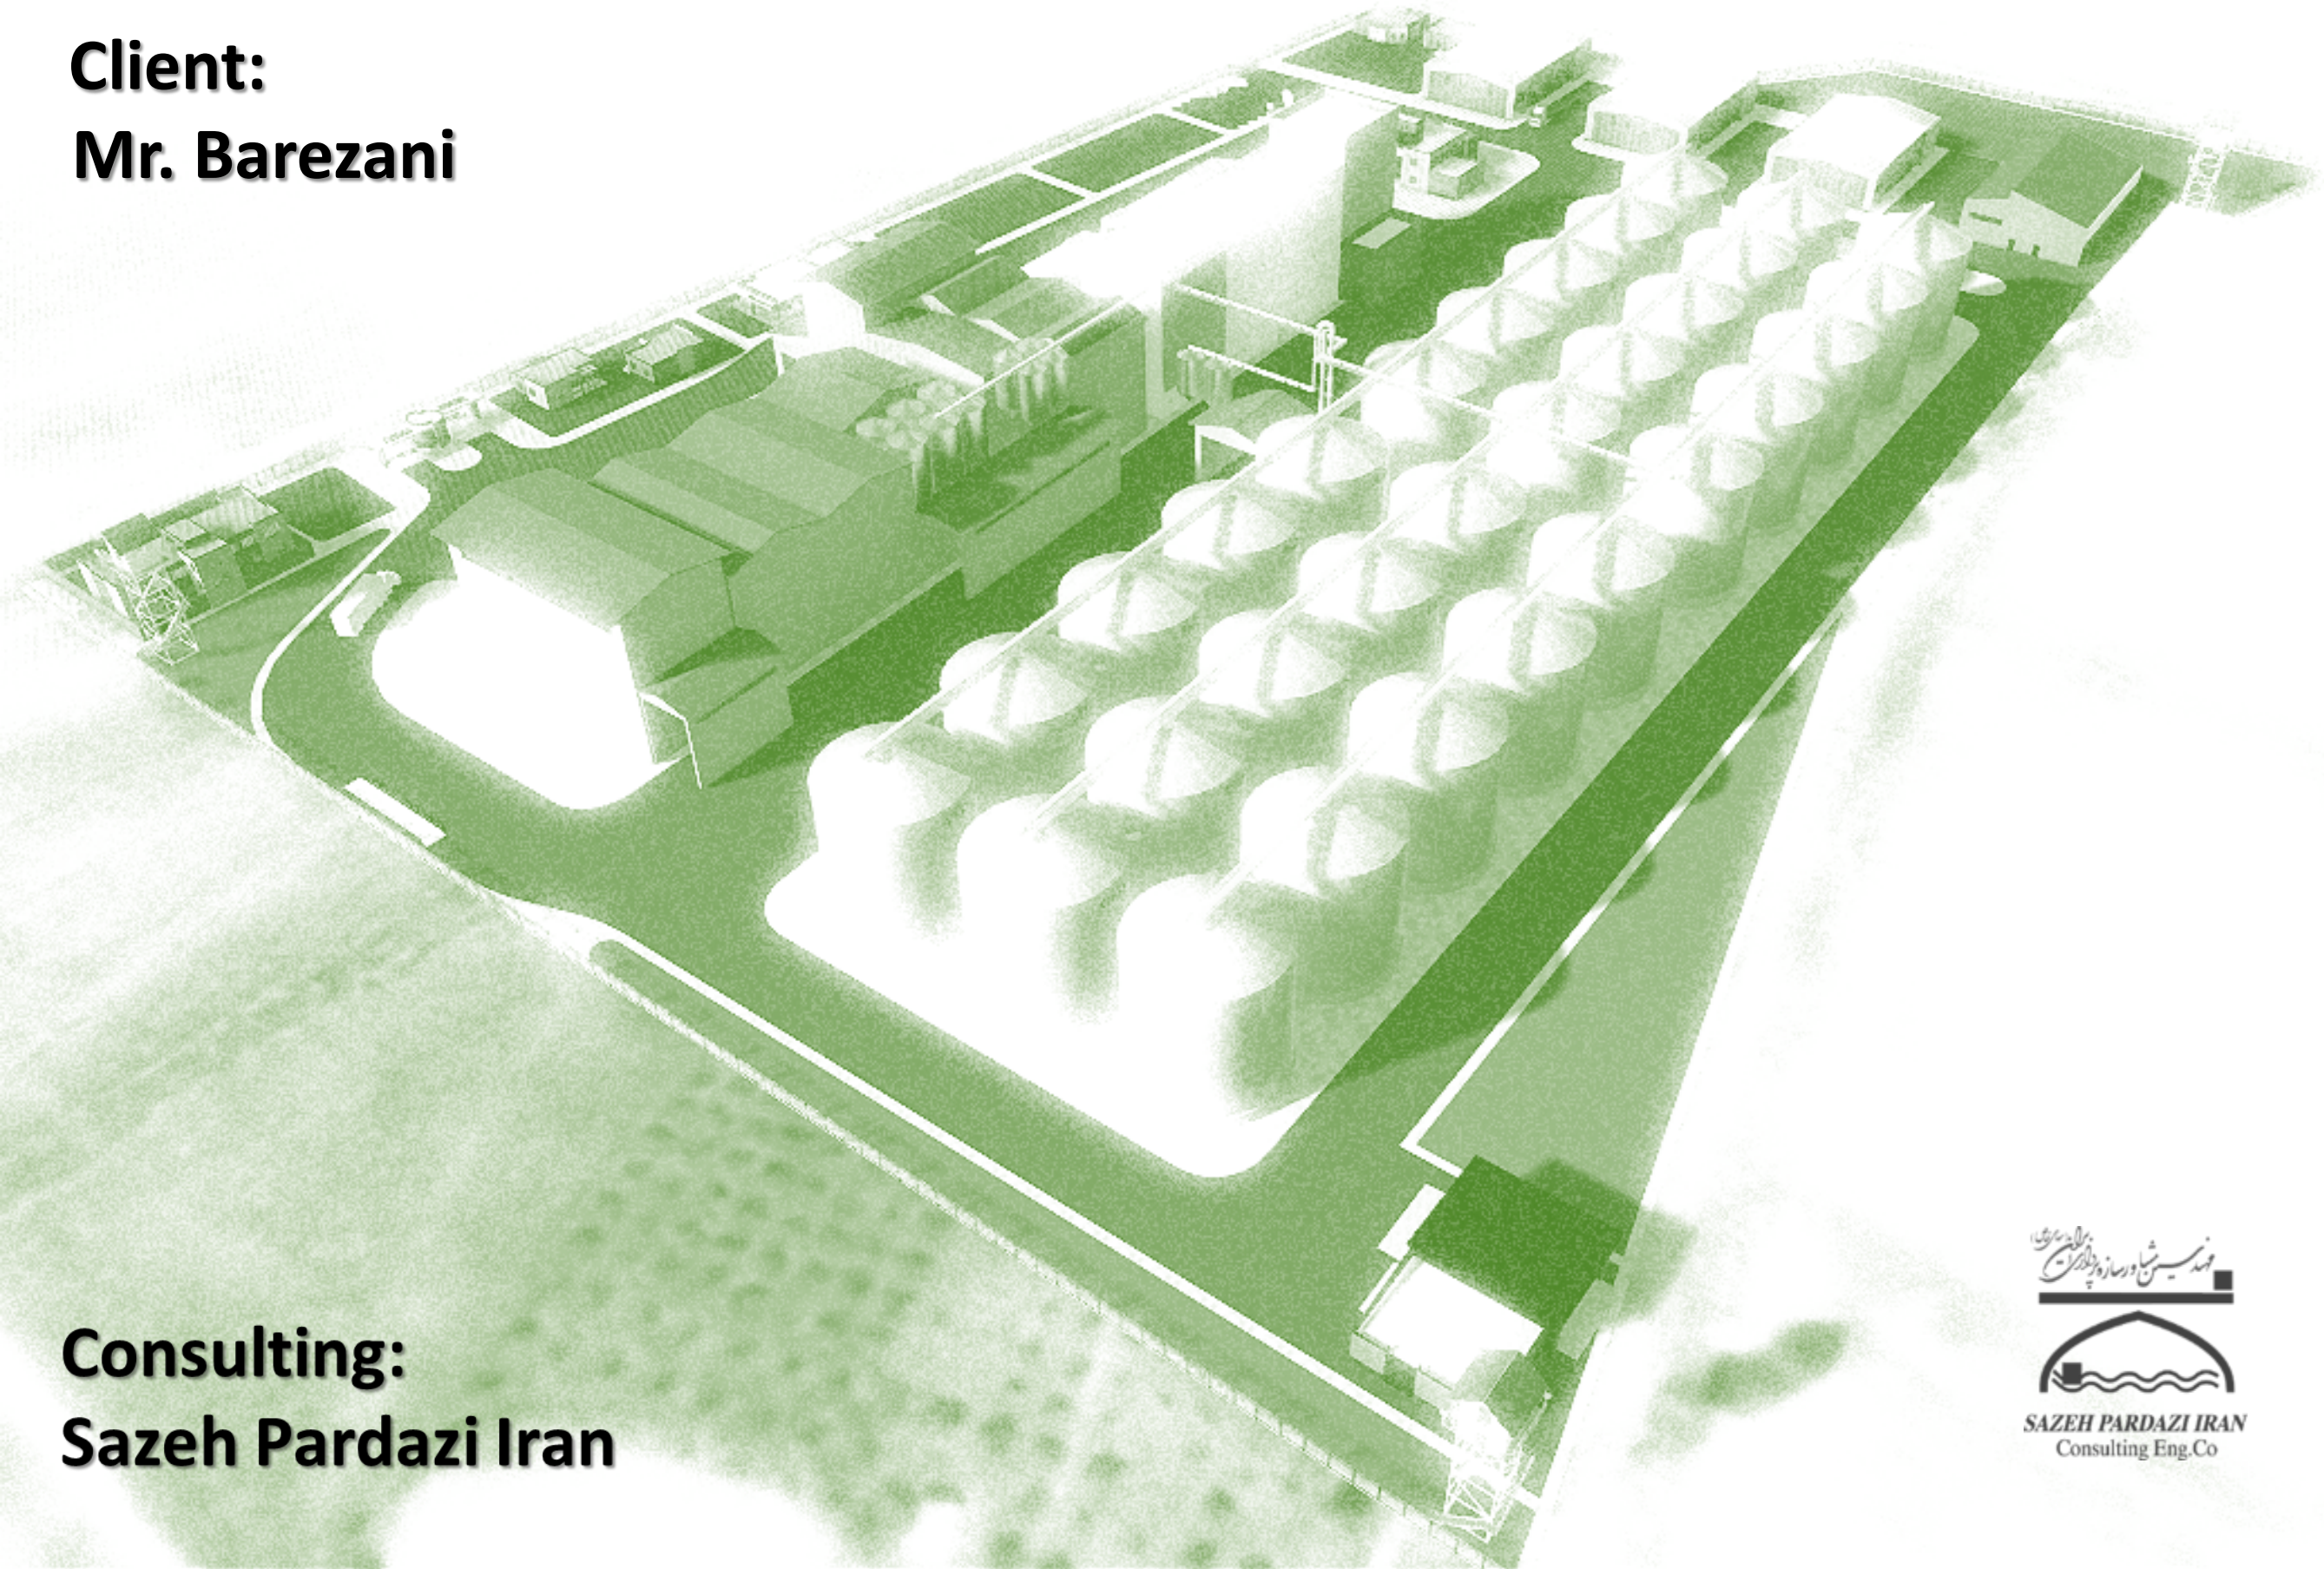

Erbil Silo and Flour Factory Project

Client:

Mr. Barezani

Consulting:

Sazeh Pardazi Iran

مهندسین مشاور سازه پردازی ایران

SAZEH PARDAZI IRAN
Consulting Eng.Co