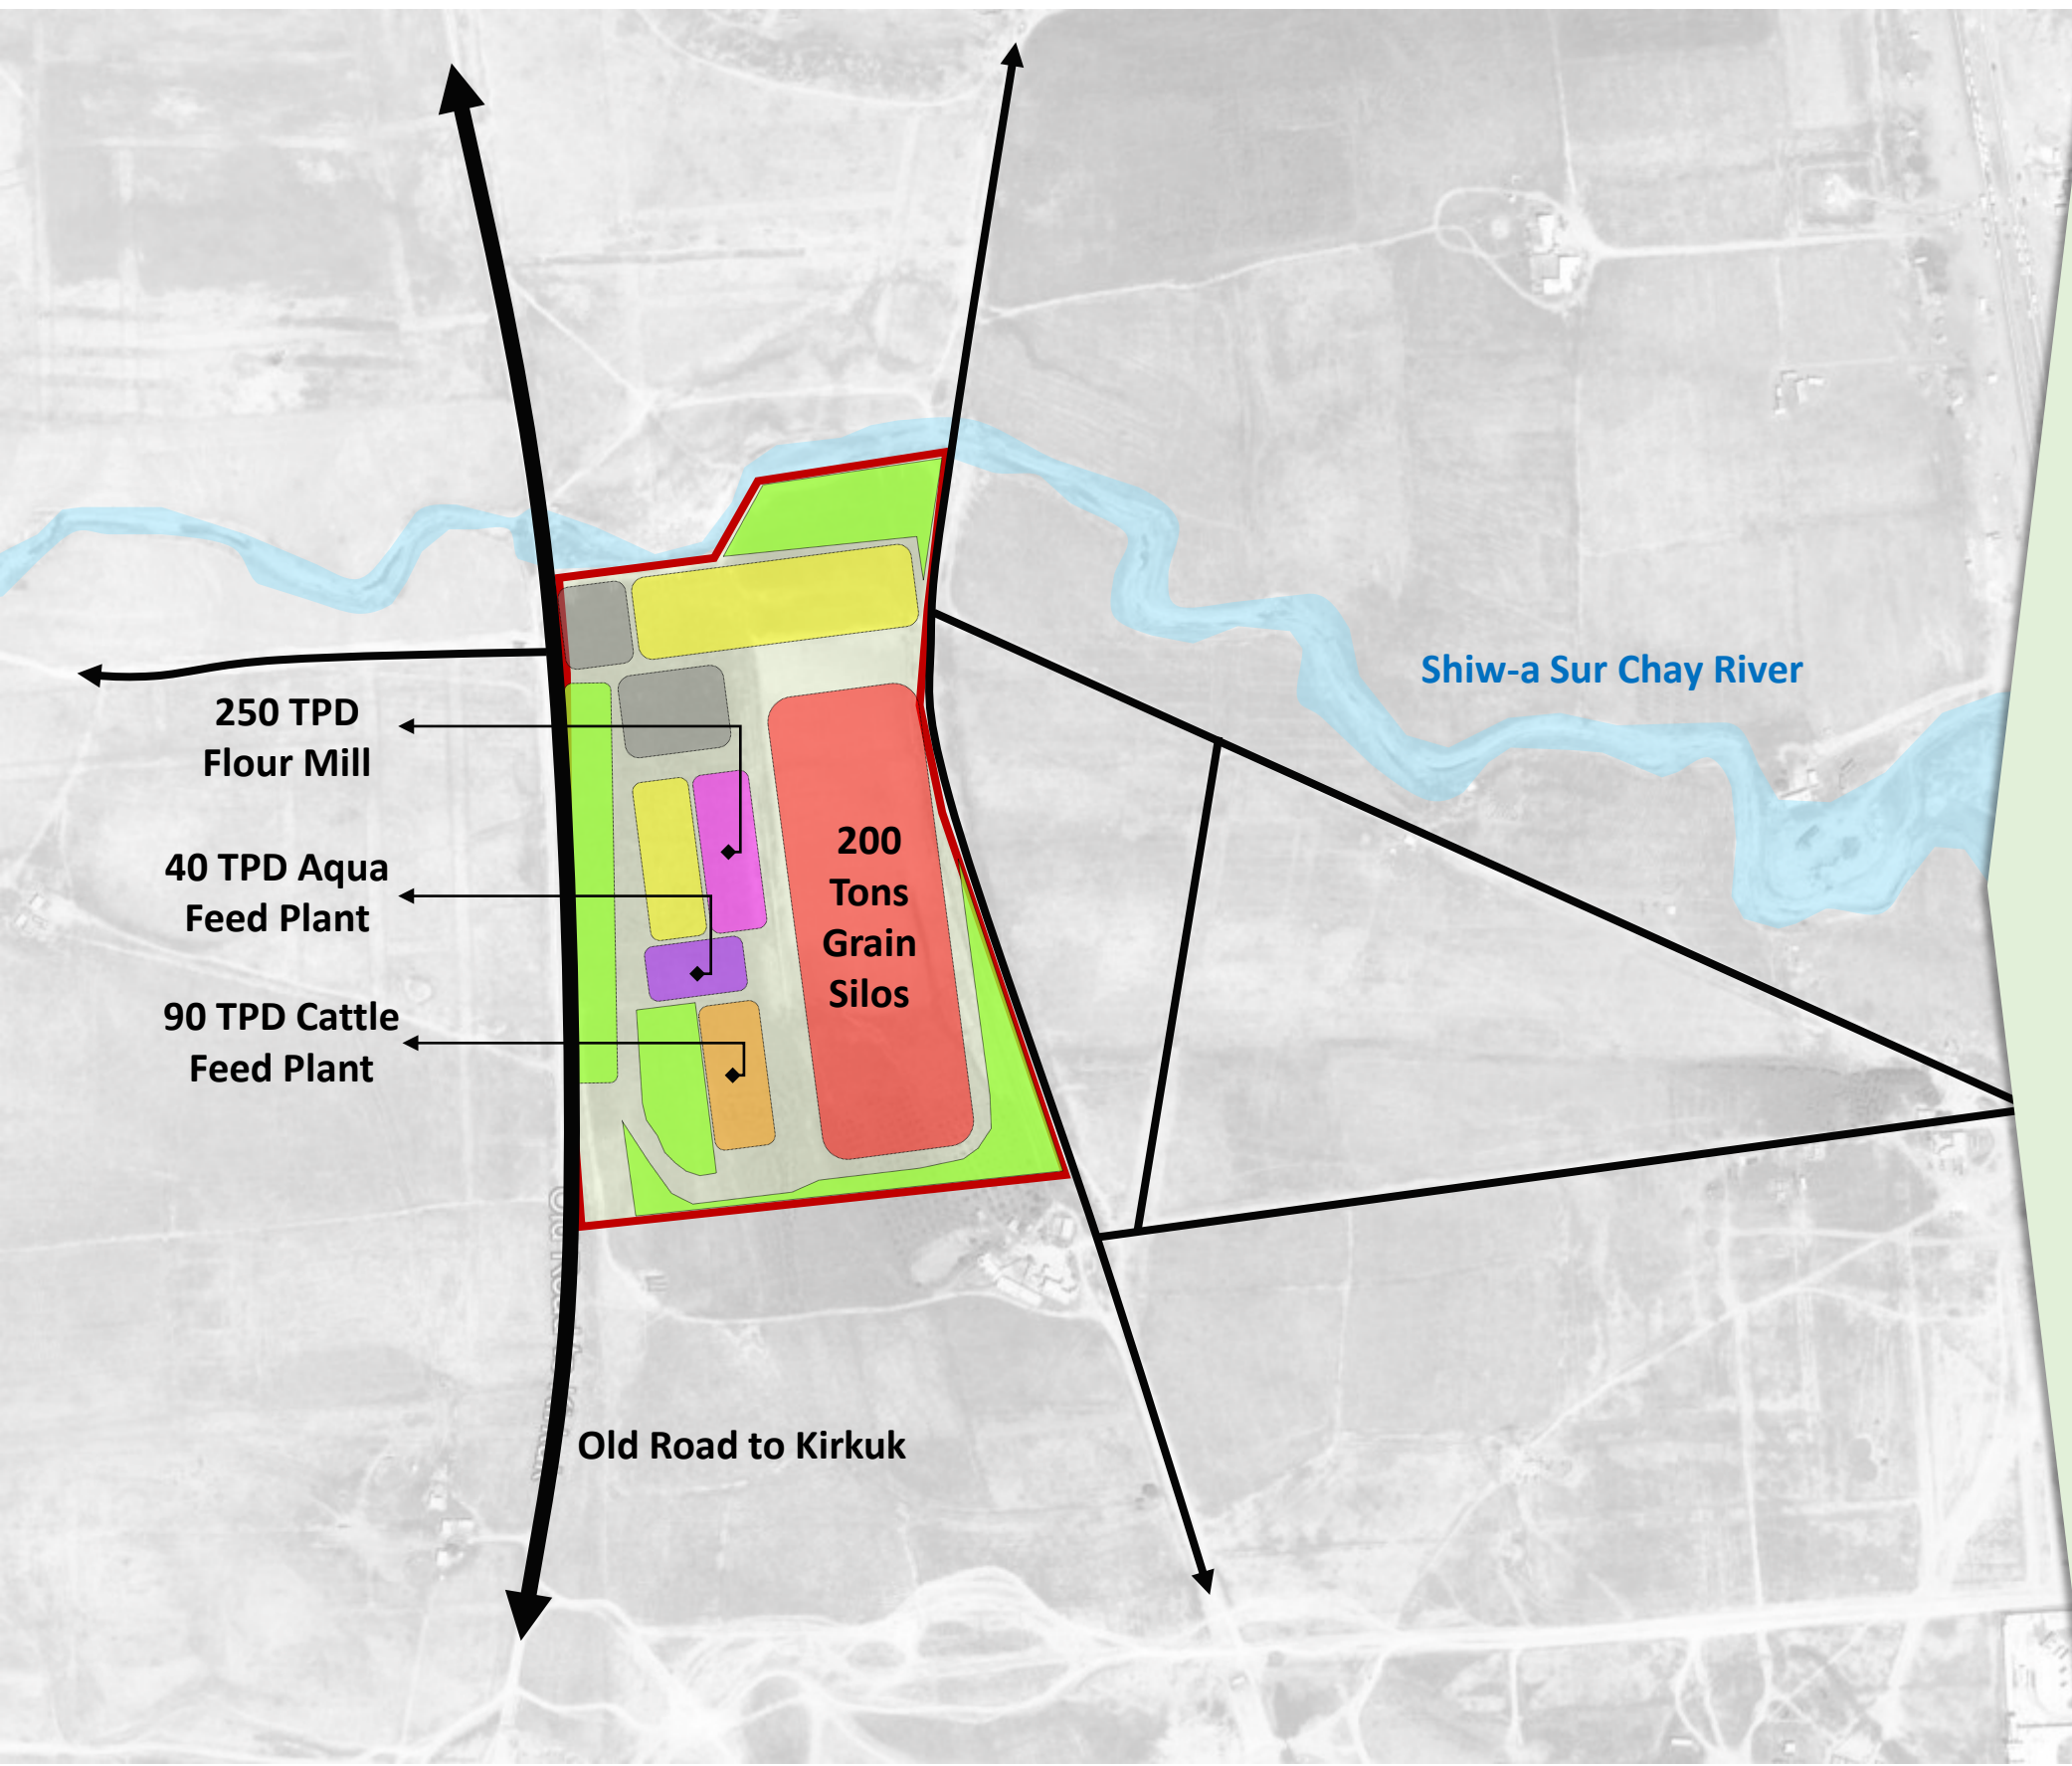

Location

- Main Road Network
- City
- Modes Of Transportation

Erbil Silo and Flour Factory Project

Accessibility

- Main Roads
- Neighborhoods

Erbil Silo and Flour Factory Project

Concept

-  Site Boundary
-  Grain Silo
-  Warehouse
-  Administrative
-  Flour Factory
-  Aqua Feed Plant
-  Cattle Feed Plant
-  Green Space
-  Main Road
-  Byway

Erbil Silo and Flour Factory Project

Site Plan

-  Site Boundary
-  Building Buffer
-  Green Space
-  Pedestrian
-  Outloading Bin – Intake Pit
-  General Warehouse
-  Flour Mill
-  Flour Bags Warehouse
-  Cattle Feed Plant (90 TPD)
-  Aqua Feed Plan (40 TPD)
-  Grain Silos (200,000 Tons)
-  Welfare Services
-  Fire Station
-  Conveyor system

Erbil Silo and Flour Factory Project

- 1 Flour Bags Warehouse
- 2 Flour product
- 3 Flour Milling Area
- 4 Row Material
- 5 Batching+PGrinding
- 6 Mixing+PExtrusion
- 7 Pelleting
- 8 Cooling
- 9 Bagging
- 10 Auxiliary & PAdmin.
- 11 Outloading Bin
- 12 Intake Pit
- 13 Cleaning+ PBatching+\PGrinding
- 14 Mixing+PCondition
- 15 Pelleting
- 16 Cooling+PCrumbling
- 17 Screening P+Bagging
- 18 Auxiliary +PAdmin.
- 19 Wheat cleaning and conditioning
- 20 truck Weigh Bridge
- 21 Administration Building
- 22 General Warehouse
- 23 Guard Room
- 24 Loading Deck
- 25 Bourse Building
- 26 Restaurant
- 27 Residential Building
- 28 Gizain Silos
- 29 LABORATORY AND SAMPLING
- 30 LOCKER AND SHOWER
- 31 GUARD BUILDING RESORTS
- 32 PRAYER AND BUFFET BUILDING
- 33 DRIVERS RESORTS
- 34 WORKSHOP
- 35 FIRE STATION
- 36 GUARD TOWERS

Erbil Silo and Flour Factory Project

Site Plan

Erbil Silo and Flour Factory Project

Erbil Silo and Flour Factory Project

Erbil Silo and Flour Factory Project

Erbil Silo and Flour Factory Project

Erbil Silo and Flour Factory Project