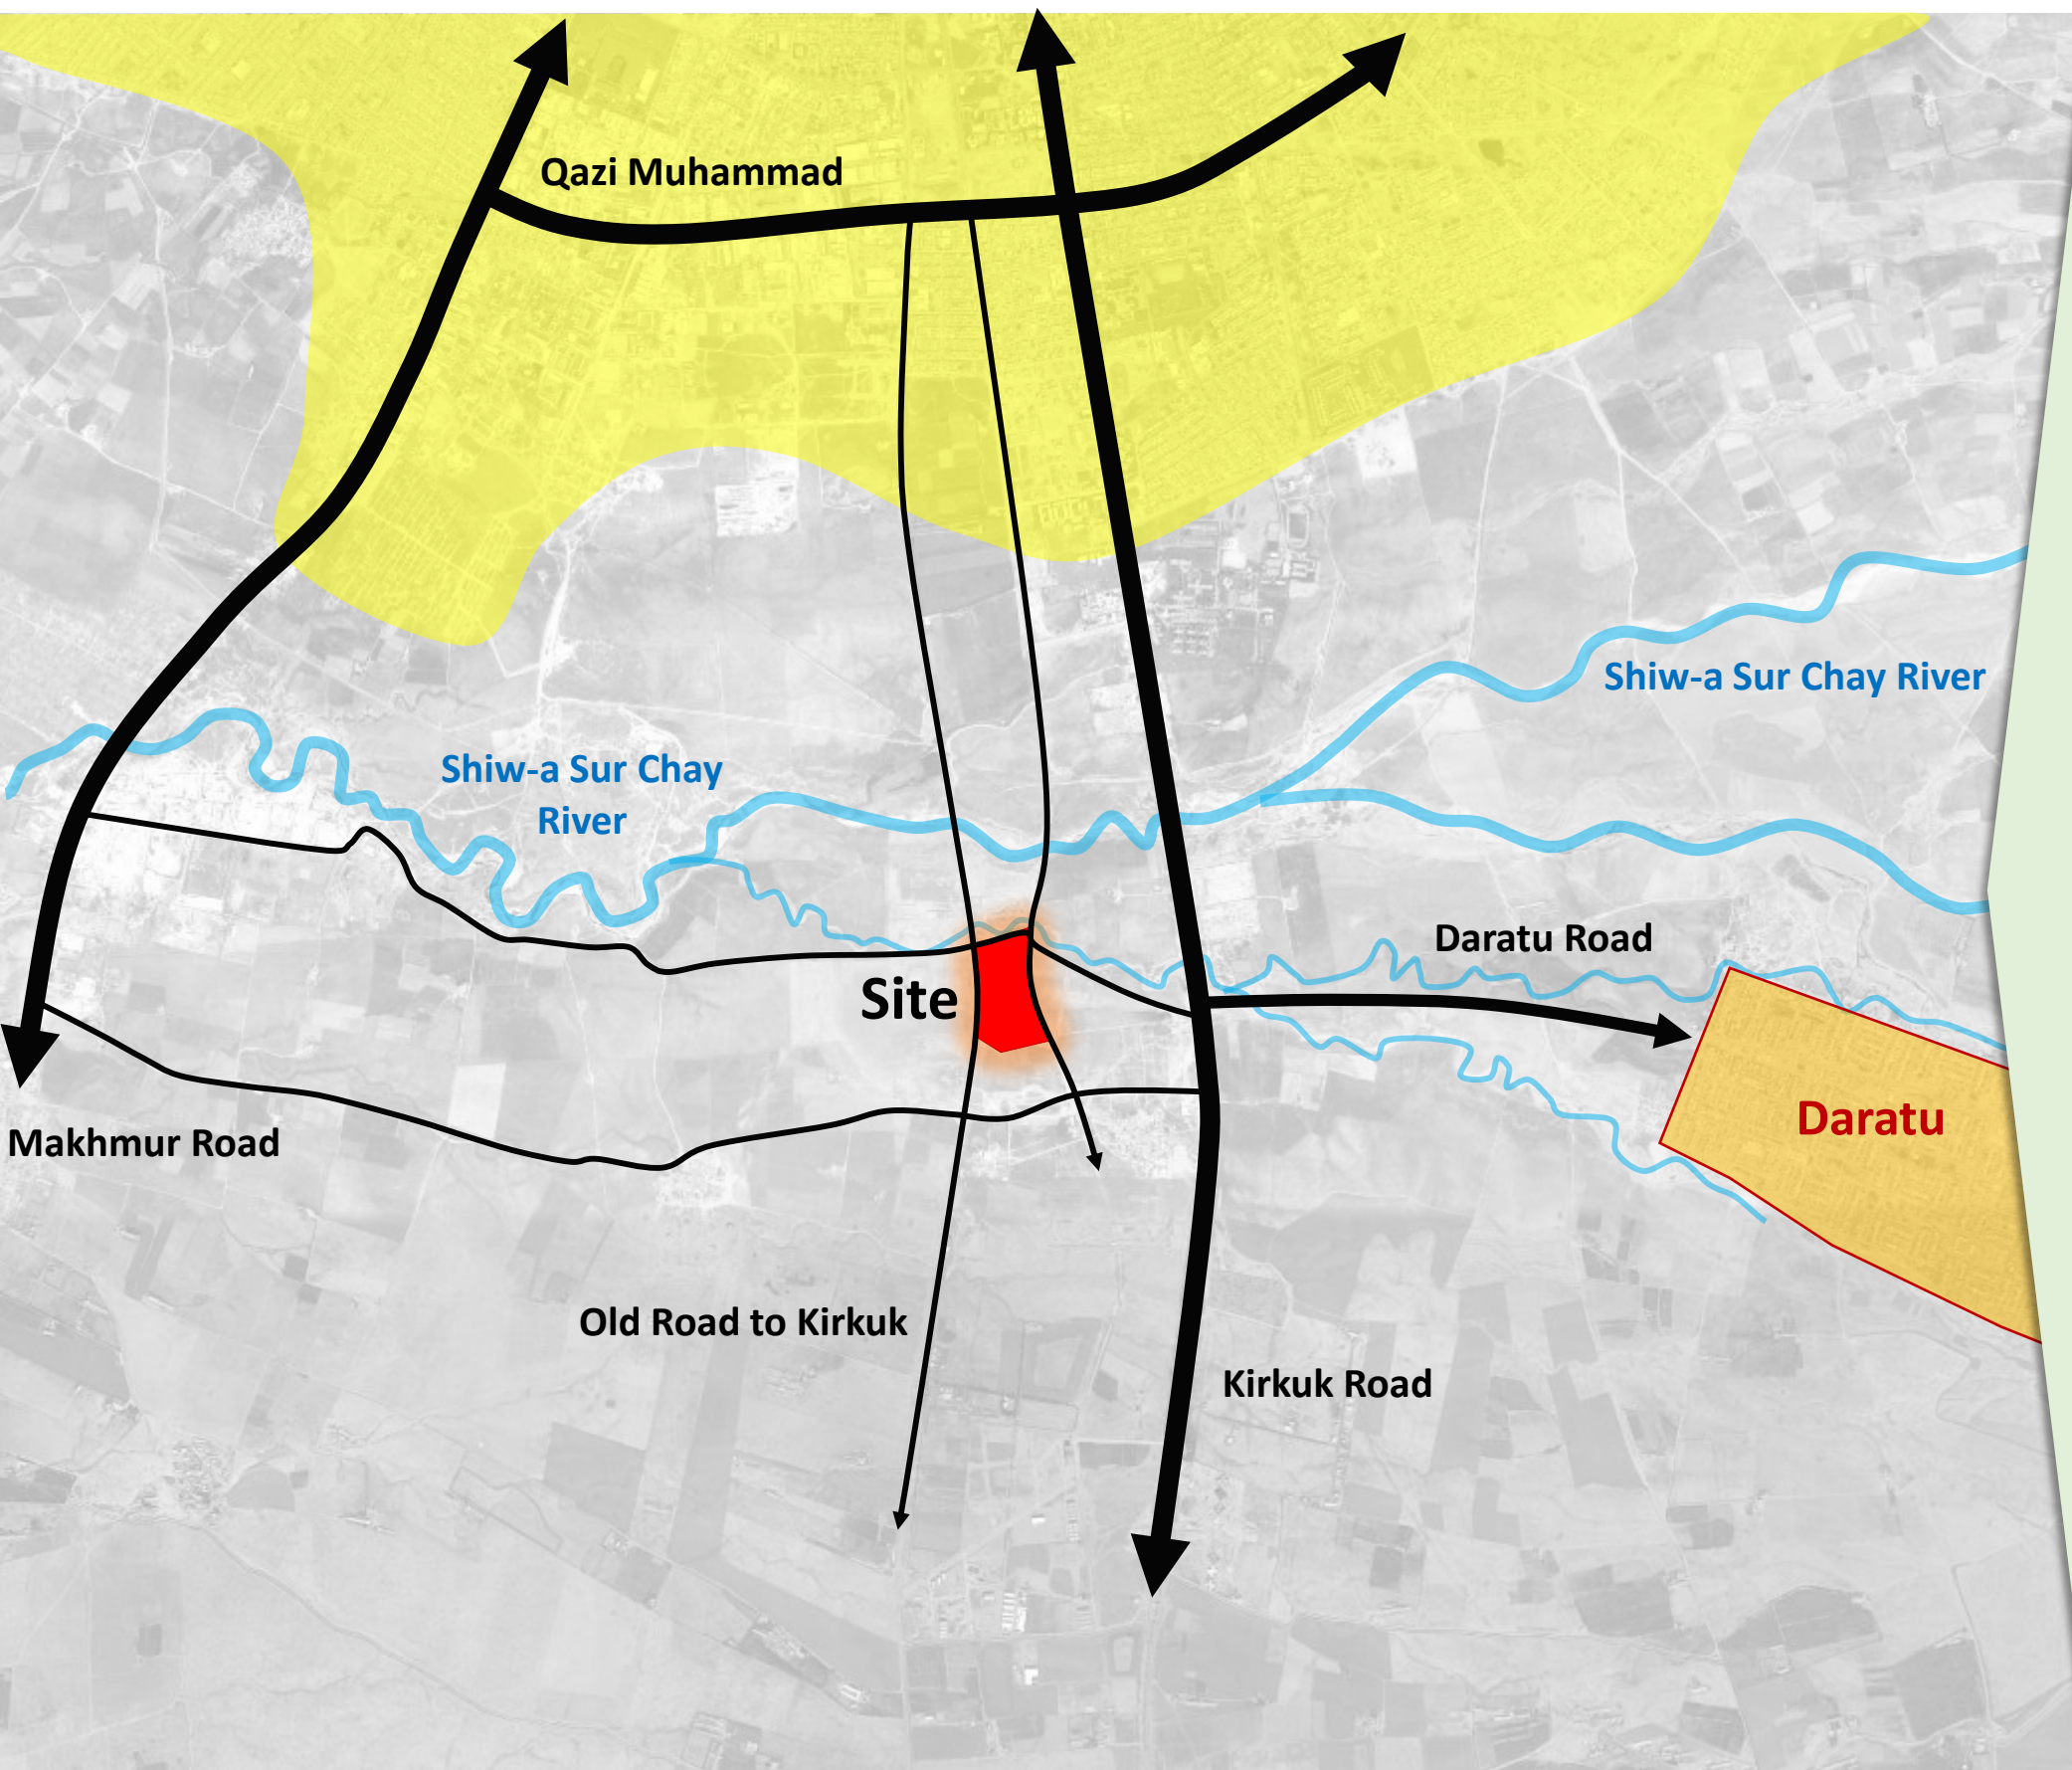

Location

- Main Road Network
- City
- Modes Of Transportation

Erbil Silo and Flour Factory Project

Accessibility

- Main Roads
- Neighborhoods

Erbil Silo and Flour Factory Project

Concept

-  Site Boundary
-  Grain Silo
-  Warehouse
-  Administrative
-  Flour Factory
-  Aqua Feed Plant
-  Cattle Feed Plant
-  Green Space
-  Main Road
-  Byway

Erbil Silo and Flour Factory Project

Site Plan

-  Site Boundary
-  Building Buffer
-  Green Space
-  Pedestrian
-  Outloading Bin – Intake Pit
-  General Warehouse
-  Flour Mill
-  Flour Bags Warehouse
-  Cattle Feed Plant (90 TPD)
-  Aqua Feed Plan (40 TPD)
-  Grain Silos (200,000 Tons)
-  Welfare Services
-  Fire Station
-  Conveyor system

Erbil Silo and Flour Factory Project

Site Plan

Erbil Silo and Flour Factory Project

Erbil Silo and Flour Factory Project

Erbil Silo and Flour Factory Project

Erbil Silo and Flour Factory Project

Erbil Silo and Flour Factory Project