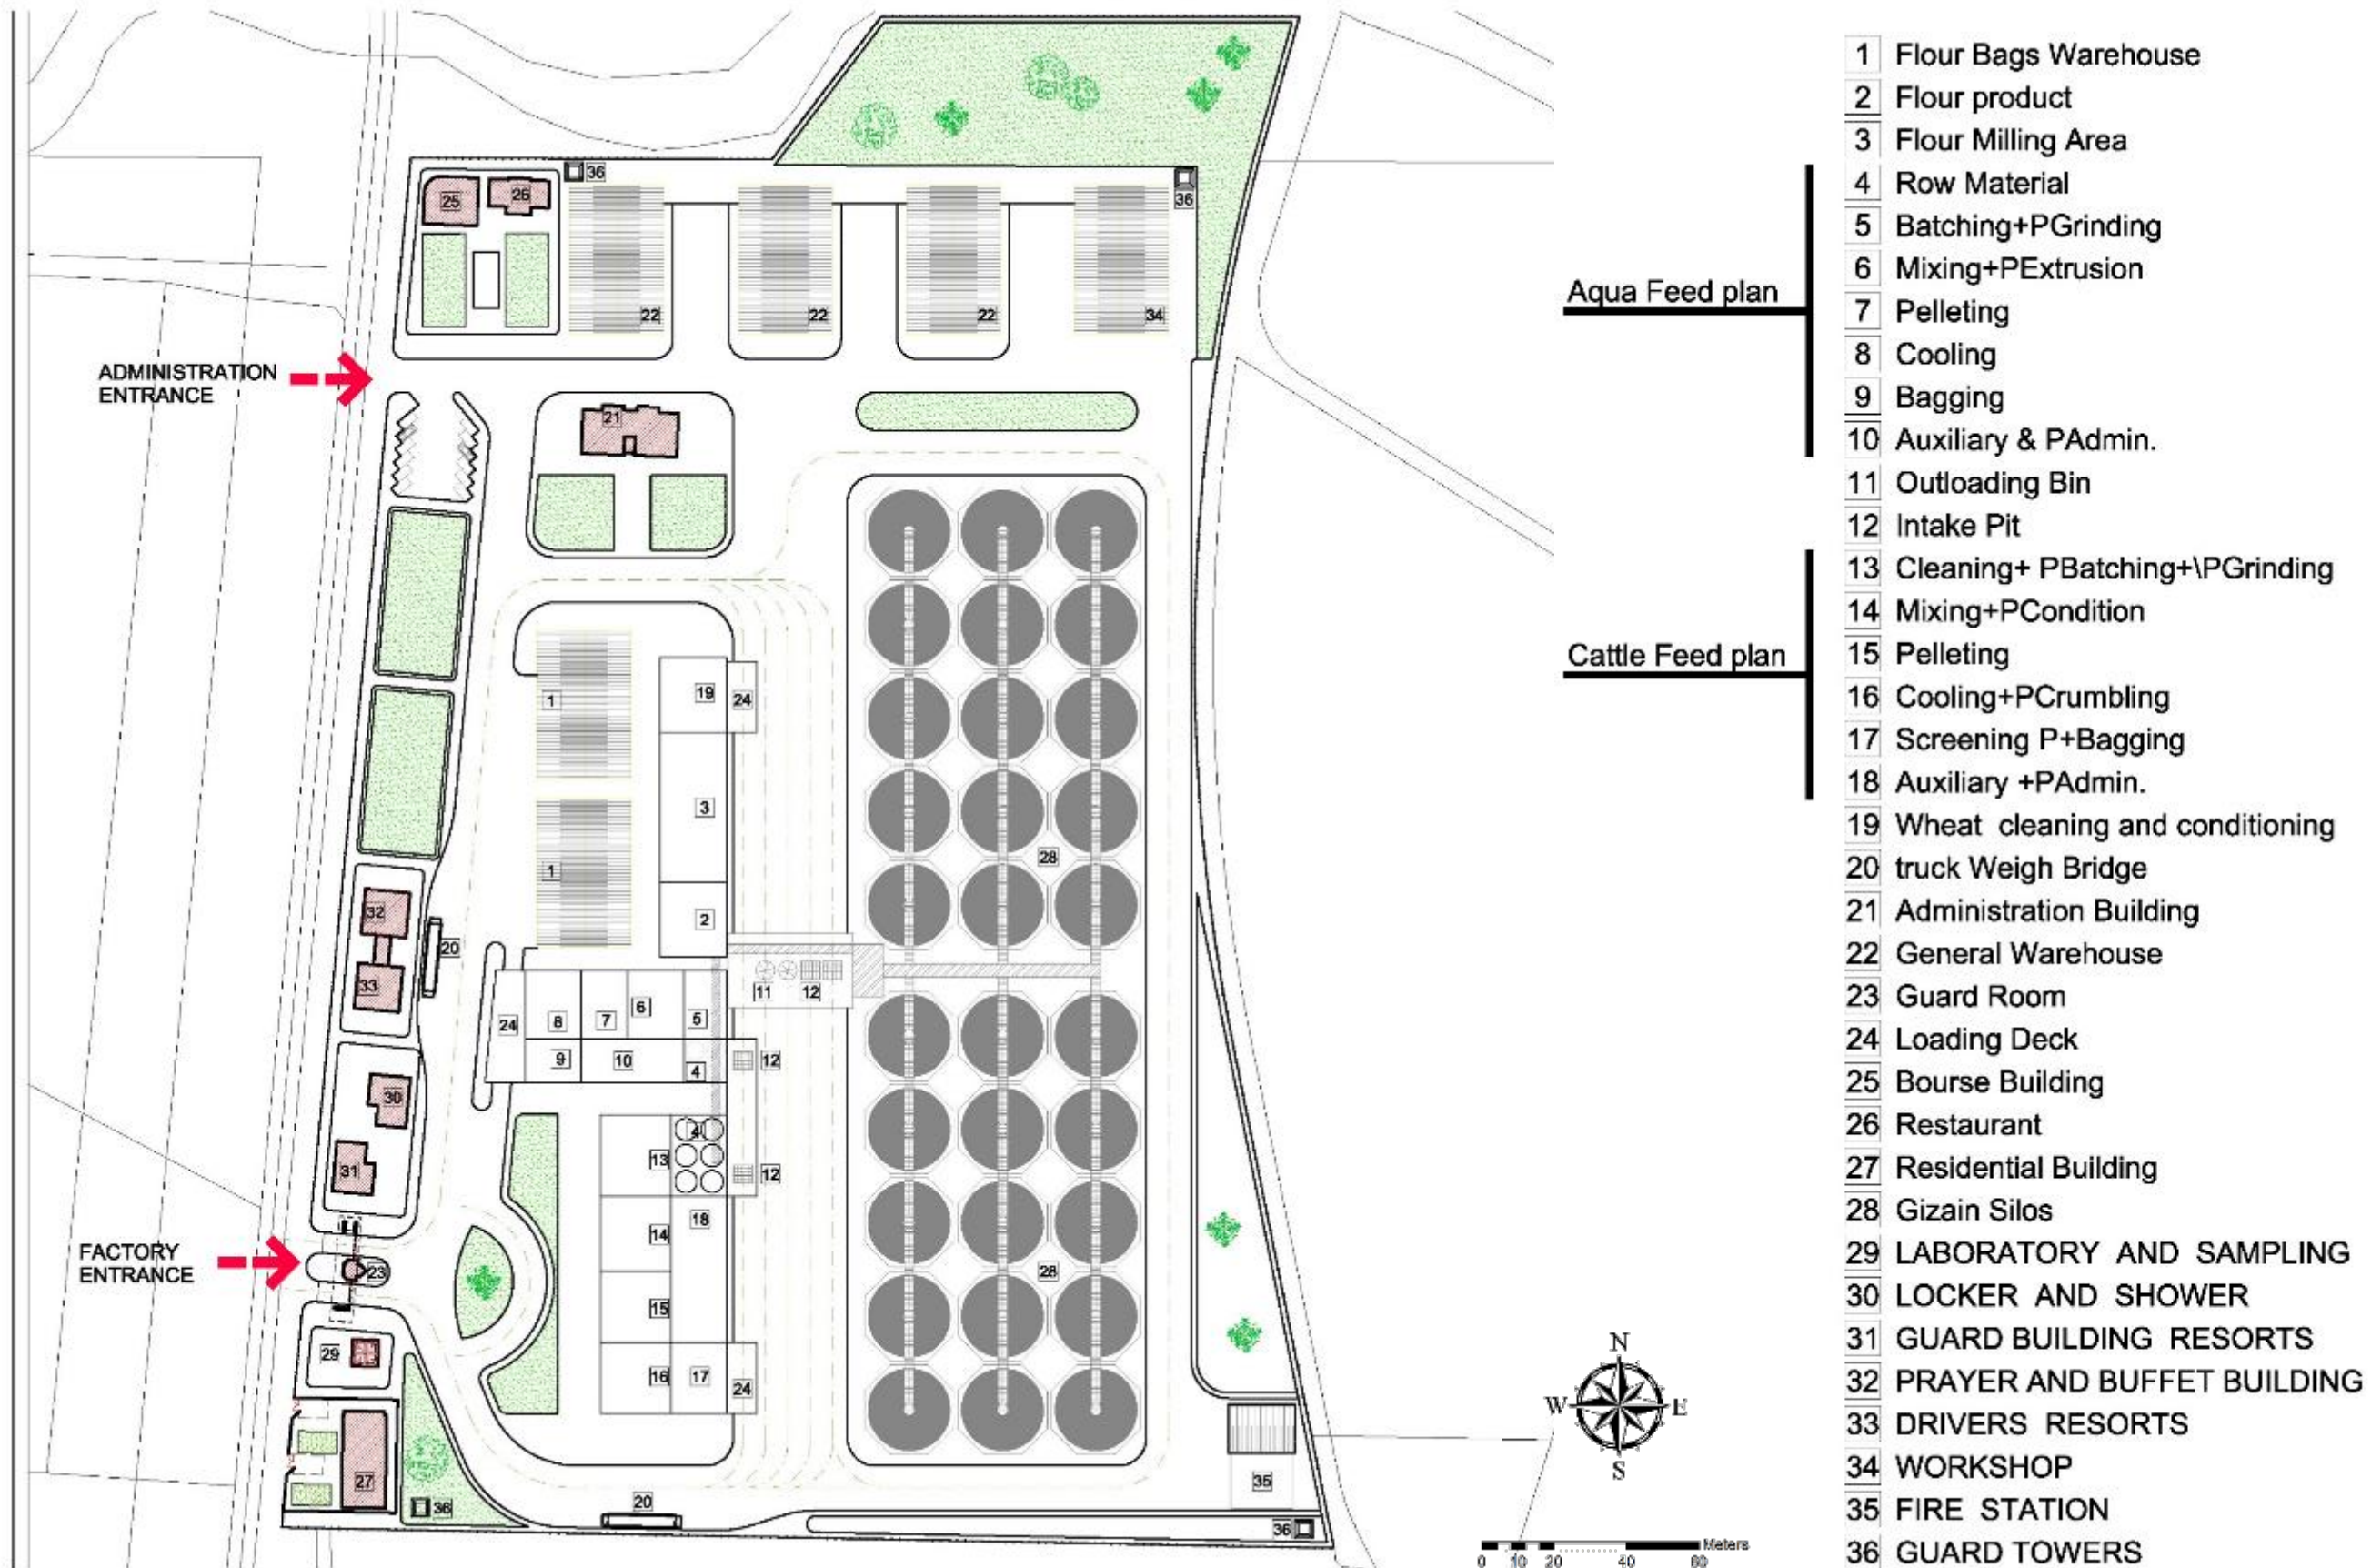

Location

- Main Road Network
- City
- Modes Of Transportation

Erbil Silo and Flour Factory Project

Accessibility

- Main Roads
- Neighborhoods

Erbil Silo and Flour Factory Project

Concept

-  Site Boundary
-  Grain Silo
-  Warehouse
-  Administrative
-  Flour Factory
-  Aqua Feed Plant
-  Cattle Feed Plant
-  Green Space
-  Main Road
-  Byway

Erbil Silo and Flour Factory Project

Site Plan

-  Site Boundary
-  Building Buffer
-  Green Space
-  Pedestrian
-  Outloading Bin – Intake Pit
-  General Warehouse
-  Flour Mill
-  Flour Bags Warehouse
-  Cattle Feed Plant (90 TPD)
-  Aqua Feed Plan (40 TPD)
-  Grain Silos (200,000 Tons)
-  Welfare Services
-  Fire Station
-  Conveyor system

Erbil Silo and Flour Factory Project

- 1 Flour Bags Warehouse
- 2 Flour product
- 3 Flour Milling Area
- 4 Row Material
- 5 Batching+PGrinding
- 6 Mixing+PExtrusion
- 7 Pelleting
- 8 Cooling
- 9 Bagging
- 10 Auxiliary & PAdmin.
- 11 Outloading Bin
- 12 Intake Pit
- 13 Cleaning+ PBatching+\PGrinding
- 14 Mixing+PCondition
- 15 Pelleting
- 16 Cooling+PCrumbling
- 17 Screening P+Bagging
- 18 Auxiliary +PAdmin.
- 19 Wheat cleaning and conditioning
- 20 truck Weigh Bridge
- 21 Administration Building
- 22 General Warehouse
- 23 Guard Room
- 24 Loading Deck
- 25 Bourse Building
- 26 Restaurant
- 27 Residential Building
- 28 Gizain Silos
- 29 LABORATORY AND SAMPLING
- 30 LOCKER AND SHOWER
- 31 GUARD BUILDING RESORTS
- 32 PRAYER AND BUFFET BUILDING
- 33 DRIVERS RESORTS
- 34 WORKSHOP
- 35 FIRE STATION
- 36 GUARD TOWERS

Erbil Silo and Flour Factory Project

Site Plan

Erbil Silo and Flour Factory Project

Erbil Silo and Flour Factory Project

Erbil Silo and Flour Factory Project

Erbil Silo and Flour Factory Project

Erbil Silo and Flour Factory Project